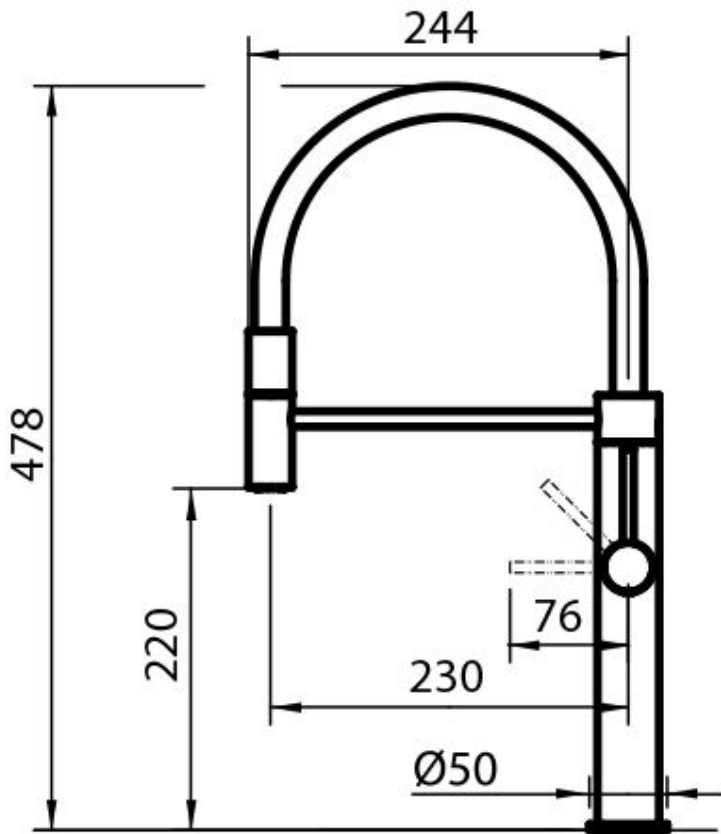

TECHNICAL DATA